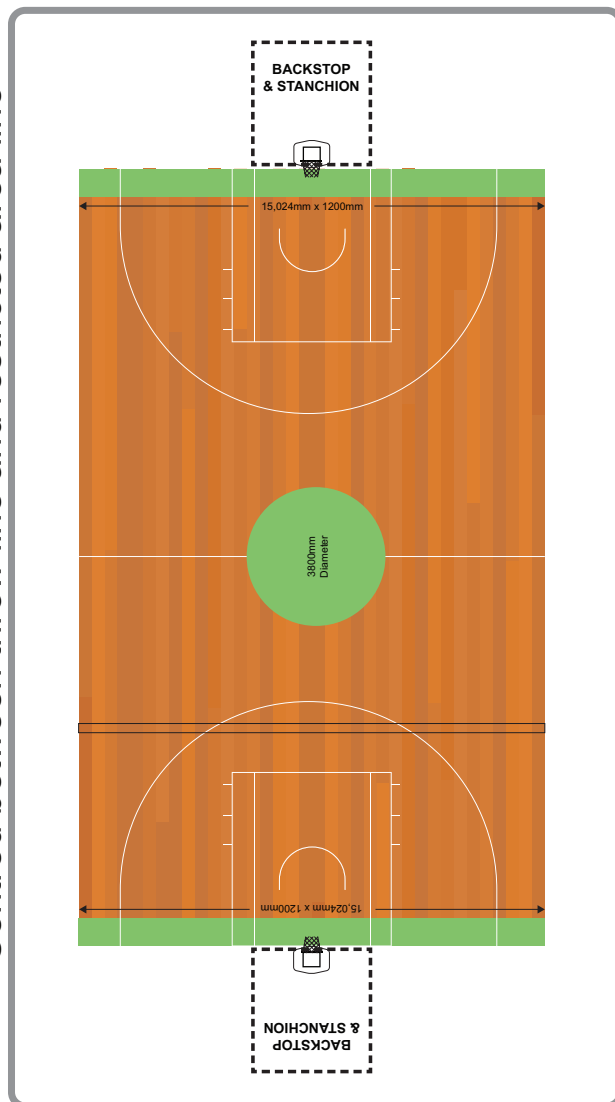

Court 2-5 - \$25,000 +GST

MINIMUM 1 YEAR AGREEMENT

Status

Position your brand in the heart of Cairns' premier basketball arena during all games, tournaments (and livestreams for NBL court 1). This premium positioning ensures your organisation is consistently visible to players, spectators, families and digital audiences.

Inclusions & Value:

- Five premium signage positions including both baseline ends, the centre jump circle, and one feature wall at end of court. (Nb Court one is a negotiation, aspects already sold).
- One strategically positioned wall sign on your sponsored court for maximum audience exposure and spectator visibility.
- Court 1 includes exposure during NBL1 home games across livestreams, photography and media content in addition to community competitions and major tournaments.
- Reinforced alignment with high-performance development pathways.
- Recognition as a key supporter of basketball growth in Far North Queensland.
- Brand recognition with corporate signage on external building wall.
- Invitation to Cairns Basketball Partner sponsors Networking Event.
- Sponsorship listing and digital hyperlink to business website or social profile.
- Social Media content for your brand as a partner on CBI digital channels.

Why this works:

Court signage places your brand directly within the action, ensuring repeated and immersive visibility.

Centred between throw line and restricted area line

The more fans watch, play and return each week, the more your brand becomes part of the sporting experience.